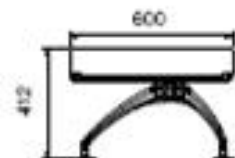

## Specifications

An elegant and streamlined bench, the Como bench features a tufted, single stitched leather upholstered seat cushion on elegant die cast aluminium legs on adjustable glides. A contemporary yet timeless piece of furniture perfectly suited for any interior

## Dimensions

Seat Height	412mm
Seat Length	1600 or 1800mm
Seat Depth	600mm
Approx Weight	50kg

**Lead time** 8 weeks

**Warranty** 5 years

Revised 0511

1800 bench black leather

1600 bench white leather (indent only)