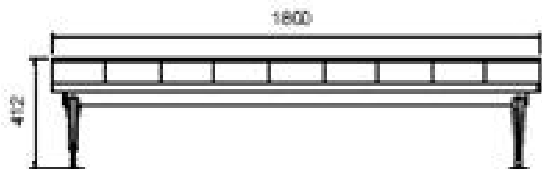

## Specifications

An elegant and streamlined bench, the Como bench features a tufted, single stitched leather upholstered seat cushion on elegant die cast aluminium legs on adjustable glides. A contemporary yet timeless piece of furniture perfectly suited for any interior

## Dimensions

Seat Height	412mm
Seat Length	1600 or 1800mm
Seat Depth	600mm
Approx Weight	50kg

**Lead time** 8 weeks

**Warranty** 5 years

Revised 0511

1800 bench black leather

1600 bench white leather (indent only)