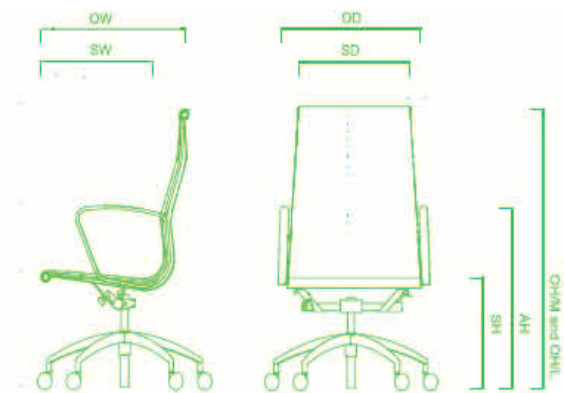

## Specification

Aluminium frame, arms & base in chrome finish  
Torsion bar mechanism in chromed finish  
Back tilt angle of 15 degrees with tension adjustment  
Upright position locking control  
Chromed gas lift with height adjustment of 70mm  
Available in high back & lowback only

## Dimensions

ow - 554mm  
sw - 473mm  
od - 522mm  
sd - 409mm  
ah - 706-776mm  
sh - 445-515mm

oh/m(high) - 1072-1142mm  
oh/l(low) - 938-1008mm

Como Air High & Low Back

Como Line High Back & Low Back

Como Pad High Back & Low Back