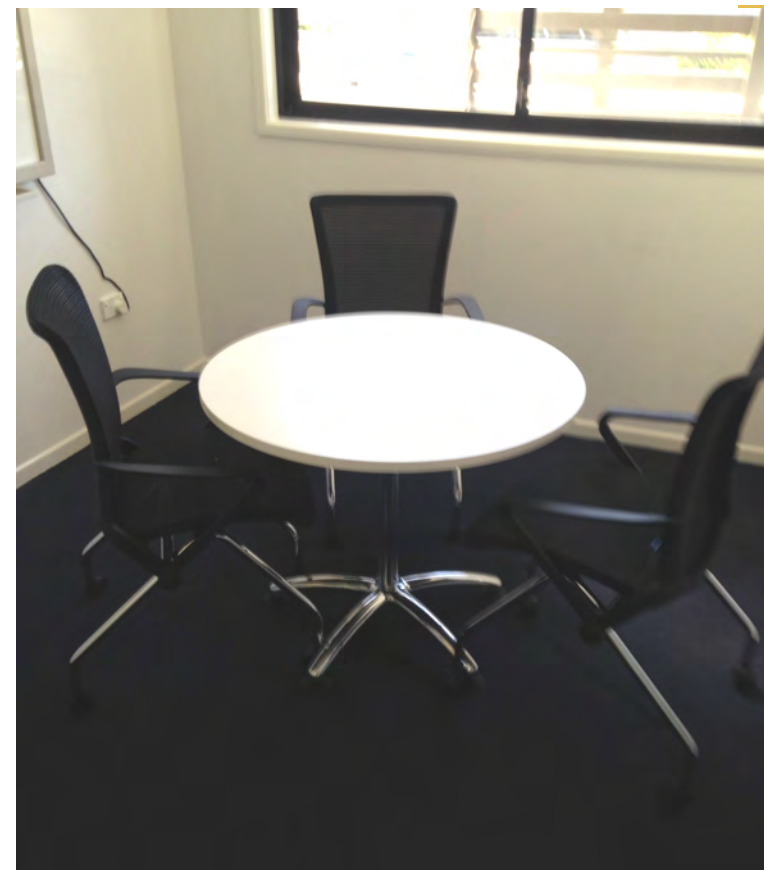

Dickfos Dunn

Commercial Images worked along side BDA Architects, to fitout Dickfos Dunn's new office on the Gold Coast.

This was a full fitout consisting of Offices, Meeting spaces, Training areas and Kitchen.

As you can see above the offices have straight Mox Desks with XT screens and coloured mobile caddy units. This has created a fun and vibrant workspace.

Throughout this fitout Scope chairs, Lii Mesh chairs, Wing chairs and Mitt stools have been used in different areas.