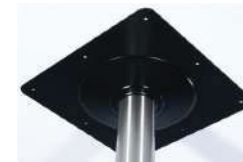

VIENNA & PISA STAINLESS STEEL BASES

Vienna Outdoor Table Bases

720mmD
730mmH
30kg Base WT

TABLE DISC VIENNA 720 S/S
* #304 stainless steel
* Adjustable feet
*Max top size - 1200mmDia

520mmD
730mmH
21kg Base WT

TABLE DISC VIENNA S/S
* #304 stainless steel
* Adjustable feet
*Max top size - 900mmDia

520mmD
1050mmH
17kg Base WT

DRY BAR DISC VIENNA S/S
* #304 stainless steel
* Adjustable feet
*Max top size - 700mmDia

Vienna Outdoor Table Bases

450mmD
730mmH
20kg Base WT

TABLE SQUARE VIENNA 450 S/S
* #201 stainless steel
* Adjustable feet
*Max top size - 700mmDia

450mmD
1050mmH
20kg Base WT

DRY BAR SQUARE VIENNA 450 S/S
* #201 stainless steel
* Adjustable feet
*Max top size - 800mmDia

All bases come with adjustable glides

Pisa Table Bases

150mmD
730mmH
12kg Base WT

TABLE FLANGE PISA S/S
* #304 stainless steel
* Adjustable feet
*Max top size - 800mmDia