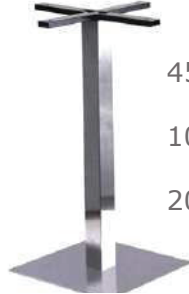

VIENNA & PISA STAINLESS STEEL BASES

Vienna Outdoor Table Bases

720mmD
730mmH
30kg Base WT

TABLE DISC VIENNA 720 S/S
* #304 stainless steel
* Adjustable feet
*Max top size - 1200mmDia

520mmD
730mmH
21kg Base WT

TABLE DISC VIENNA S/S
* #304 stainless steel
* Adjustable feet
*Max top size - 900mmDia

520mmD
1050mmH
17kg Base WT

DRY BAR DISC VIENNA S/S
* #304 stainless steel
* Adjustable feet
*Max top size - 700mmDia

Vienna Outdoor Table Bases

450mmD
730mmH
20kg Base WT

TABLE SQUARE VIENNA 450 S/S
* #201 stainless steel
* Adjustable feet
*Max top size - 700mmDia

450mmD
1050mmH
20kg Base WT

DRY BAR SQUARE VIENNA 450 S/S
* #201 stainless steel
* Adjustable feet
*Max top size - 800mmDia

All bases come with adjustable glides

Pisa Table Bases

150mmD
730mmH
12kg Base WT

TABLE FLANGE PISA S/S
* #304 stainless steel
* Adjustable feet
*Max top size - 800mmDia