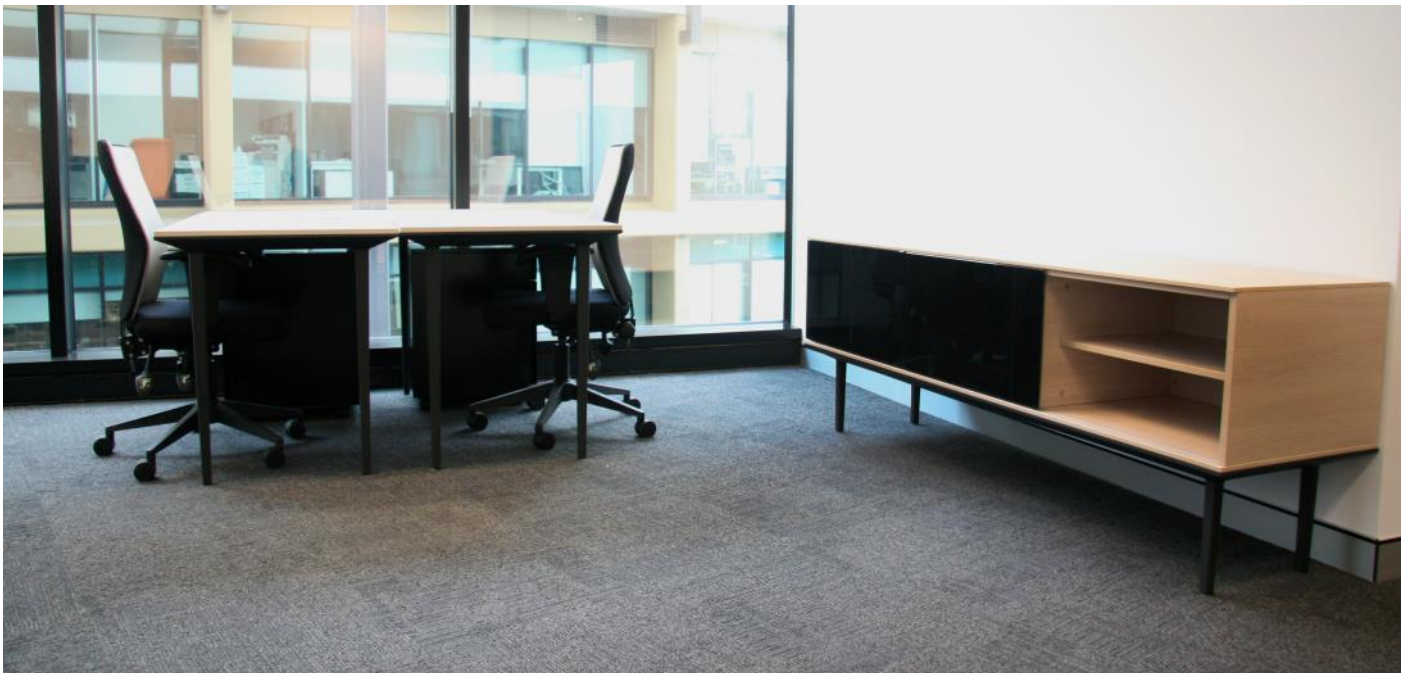

Gasworks Fitout

Commercial Images collaborated with OPD to complete this beautiful boutique fitout at Gasworks.

Fit Out Requirements

- boutique workstations with timber leg
- customised screens
- open plan office storage
- custom reception counter and lounging

This fitout embraces the new way of working providing an open plan workplace so you can work on your own or as a team in a setting that is advantageous to all , no matter the task.