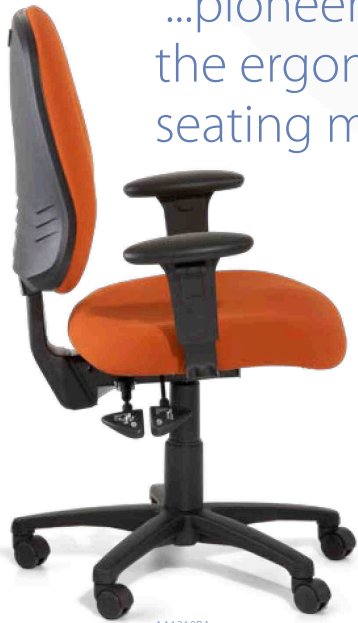

inca

The Inca range offers a timeless design which incorporates Gregory's award winning Dual Density Posture Support seat technology which pioneered the ergonomic seating market. Most models from the Inca range have achieved certification with the Good Environmental Choice Label which recognises products that meet standards of environmental, quality and social performance. This landmark range accommodates all areas of the office, medium, high back, executive and visitor. The 2 lever seat and back tilt provide the user with the ultimate solution in your workplace. All models are available in your choice of fabrics or an express range of selected fabrics for quick delivery.

Range Features:

- Medium or high back
- Large seat, high back and extra high back manager can be fitted with a heavy-duty kit
- Small or large seat
- 2 lever seat and back tilt
- Front pivot with tension adjustment on Executive model
- Seat slide
- New improved ratchet back height adjustment
- Height adjustable T-arms
- Moulded Polypropylene back outer
- Dual Density Posture Support

"...pioneered the ergonomic seating market."

AA1310BA