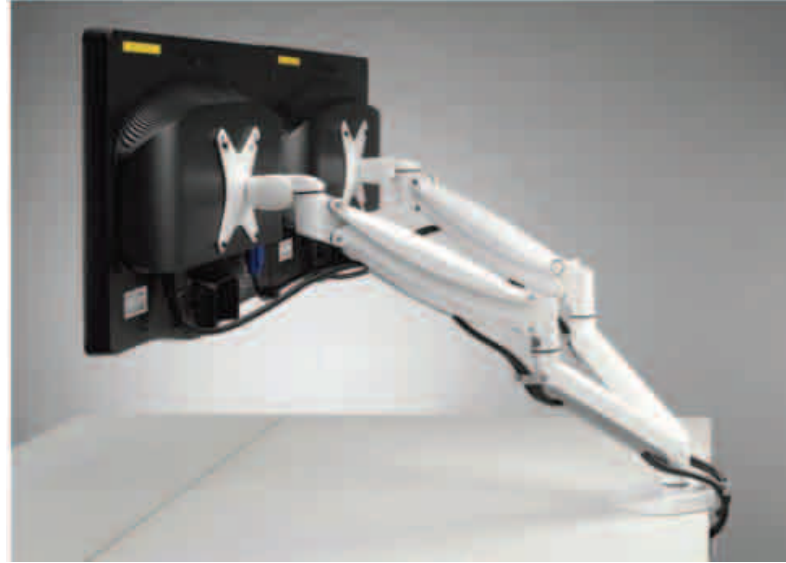

NEUTRAL BUOYANCE ARM

Colour

Available in black, white or silver

Options

Offered as a single or double monitor arm
Conversion kits are available to easily change from single to double configuration

Design Features

Gas strut arm allows effortless finger touch adjustment
Modern, streamlined design
-/+ 15 degree recline tilting angle
400mm Height adjustment range
Desk clamp and bolt through included
Universal monitor fixing
Maximum weight support: 8kg