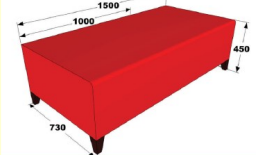

1500 OR 1000 OTTOMAN