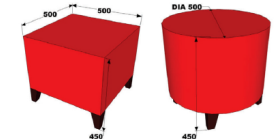

## Dimensions (mm)

SMALL 1/2 CIRCLE OTTOMAN

500 SQ OR DIA OTTOMAN

CORNER UNIT

1/4 CURVE UNIT

1500 OR 1000 UNIT

1/2 CIRCLE OTTOMAN

1/4 CURVE OTTOMAN