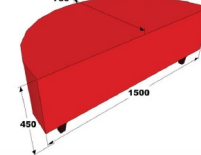

## Dimensions (mm)

SMALL 1/2 CIRCLE OTTOMAN

500 SQ OR DIA OTTOMAN

CORNER UNIT

1/4 CURVE UNIT

1500 OR 1000 UNIT

1/2 CIRCLE OTTOMAN

1/4 CURVE OTTOMAN