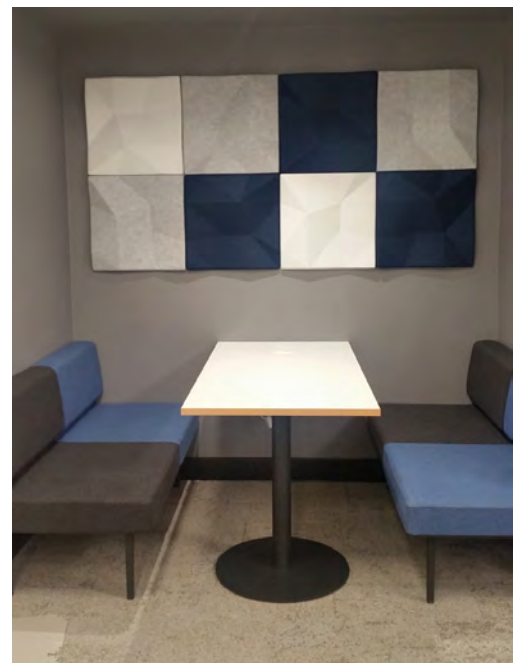

Waterfront Place Fitout

Commercial Images collaborated with Corporate House to complete this sleek fitout on Brisbane's prestigious Eagle Street.

- collaborative workzone complete with Actiu Longo breakout seating
- offices with Actiu's new release Efit Task Chair with upholstered back
- height adjustable desks
- Actiu Longo desks with custom tops and office storage to match.
- custom made phone booths
- bespoke boardroom table with Scope conference chairs
- Actiu Arkitek meeting tables with glass tops
- Actiu Viva meeting chairs

- Actiu's new release Efit Task Chair
- Zip Anthem Workstations complete with screening and soft wiring
- wall mounted ecooustic wall panels

- sleek reception seating and coffee table
- Zebra upholstered seat breakout stools
- Markant breakout booth seating