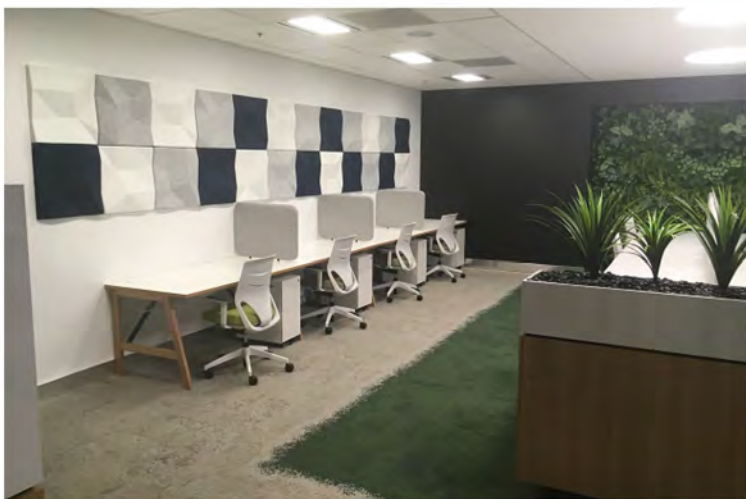

Waterfront Place Fitout

Commercial Images collaborated with Corporate House to complete this sleek fitout on Brisbane's prestigious Eagle Street.

- collaborative workzone complete with Actiu Longo breakout seating
- offices with Actiu's new release Efit Task Chair with upholstered back
- height adjustable desks
- Actiu Longo desks with custom tops and office storage to match.
- custom made phone booths
- bespoke boardroom table with Scope conference chairs
- Actiu Arkitek meeting tables with glass tops
- Actiu Viva meeting chairs

- Actiu's new release Efit Task Chair
- Zip Anthem Workstations complete with screening and soft wiring
- wall mounted ecooustic wall panels

- sleek reception seating and coffee table
- Zebra upholstered seat breakout stools
- Markant breakout booth seating