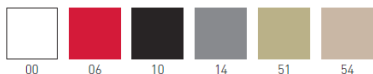

kanvas 2

burgtec.

 commercialimages
evolve your working environment

kanvas 2

Specifications

indent item

Light, stylish and comfy chair, with a beautiful sculpted back that gently moves with the user's bodyweight to provide comfort, even for extended periods. The Kanvas 2 is a natural extension of the Kanvas family with soft contours and plenty of room.

Shell options:

- Plastic shell, currently available in: white 00, black 10 & grey 14

* all other finishes indent

- Option to add seat pad upholstery or fully upholster shell in fabric to your selection
- Inner upholstered shell with gloss outer (only available with white, black or grey outer)