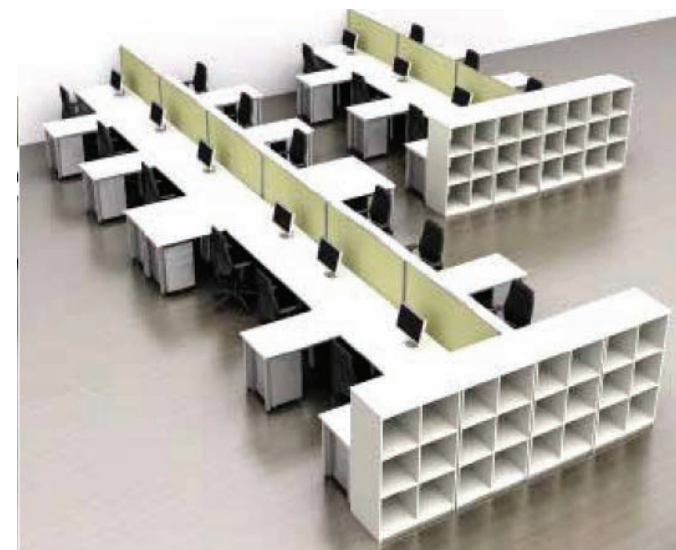

ENVIRO WORKSTATION

Enviro Frame

Standard Powdercoat -
Clear anodised aluminium
Silver powdercoat
Black powdercoat
(Non-standard powdercoat P.O.A)

Maximum frame height - 720mmH

Suitable for melamine, laminate,
timber OR glass table tops

Customised to suit your
specifications

Available on castors

NATI SYSTEM

Nati system

Standard powdercoat
Your choice of screen
width fabric

Available -

- Fabric wrapped
- Pinnable
- Whiteboard
- Straight screens
- Curved screens
- Privacy screens

Clamp On OR drill through

Accessories available

Customised to

Your specifications