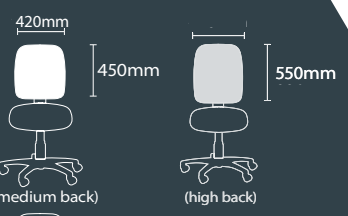

slimline

Range features

- › Medium or high back
- › Small, medium or large seat
- › Fully upholstered back
- › Original and award winning Dual Density Posture Support seat technology
- › 3 lever independent mechanism with adjustable seat height, seat tilt and back angle
- › Anti-slip ratchet back height adjustment
- › AFRDI level 6 Certified

Medium back

High back

Dual Density Posture Support

- › Gregory's original and award winning ergonomic seat technology
- › The pelvis gently 'sinks' into the seat and is supported in the softer section at the back of the chair
- › The firmer foam at the front prevents the pelvis from sliding forward
- › The spine is maintained in a healthy, upright 'S' curve position creating good posture

slimline

product specifications

Back Height	Product Description	AFRDI	GECA	Seat width	Depth of seat surface	Seat height range	Back width	Back height range
Medium Back	Slimline Small DD	6	-	460	460	410-530	420	470-530
Medium Back	Slimline Small DD W/A	6	-	460	460	410-530	420	470-530
Medium Back	Slimline Medium DD	6	-	480	495	410-530	420	470-530
Medium Back	Slimline Medium DD W/A	6	-	480	495	410-530	420	470-530
Medium Back	Slimline Large DD	6	-	515	500	410-530	420	470-530
Medium Back	Slimline Large DD W/A	6	-	515	500	410-530	420	470-530
High Back	Slimline Medium DD	6	-	480	495	410-530	445	580-640
High Back	Slimline Medium DD W/A	6	-	480	495	410-530	445	580-640
High Back	Slimline Large DD	6	-	515	500	410-530	445	580-640
High Back	Slimline Large DD W/A	6	-	515	500	410-530	445	580-640

All measurements shown in mm. DD = Dual Density, W/A = With Arms.

The depth of seat surface is the maximum horizontal distance between vertical lines through the front and rear edges of the seat surface.