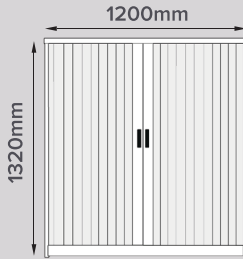

commercialimages
evolving workspaces

STEELCO
TAMBOUR DOOR CABINET

TWO SHELF LEVELS

THREE SHELF LEVELS

FIVE SHELF LEVELS

PRODUCT INFORMATION

FEATURES

- Retractable doors that do not take up walkway or aisle space
- Complete with adjustable interior levelling feet
- Fitted with barrel exchange locks
- Large range of accessories available to enhance your storage experience
- 40kg shelf capacity uniformly distributed load (UDL)
- Tambour door slats are constructed out of PVC

STOCK COLOURS

CODE	DESCRIPTION	DIMENSIONS (mm)
OTD1015/900CI	Steelco Tambour Door Cabinet - 2 Shelves	1015H x 900W x 463D
OTD1015/1200CI	Steelco Tambour Door Cabinet - 2 Shelves	1015H x 1200W x 463D
OTD1200/900CI	Steelco Tambour Door Cabinet - 3 Shelves	1200H x 900W x 463D
OTD1200/1200C	Steelco Tambour Door Cabinet - 3 Shelves	1200H x 1200W x 463D
OTD1320/900CI	Steelco Tambour Door Cabinet - 3 Shelves	1320H x 900W x 463D
OTD1320/1200C	Steelco Tambour Door Cabinet - 3 Shelves	1320H x 1200W x 463D
OTD2000/900CI	Steelco Tambour Door Cabinet - 5 Shelves	2000H x 900W x 463D
OTD2000/1200CI	Steelco Tambour Door Cabinet - 5 Shelves	2000H x 1200W x 463D