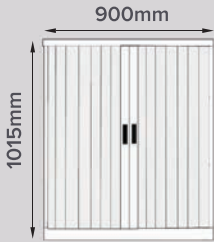

commercialimages
evolving workspaces

STEELCO
TAMBOUR DOOR CABINET

TWO SHELF LEVELS

THREE SHELF LEVELS

FIVE SHELF LEVELS

PRODUCT INFORMATION

FEATURES

- Retractable doors that do not take up walkway or aisle space
- Complete with adjustable interior levelling feet
- Fitted with barrel exchange locks
- Large range of accessories available to enhance your storage experience
- 40kg shelf capacity uniformly distributed load (UDL)
- Tambour door slats are constructed out of PVC

STOCK COLOURS

CODE	DESCRIPTION	DIMENSIONS (mm)
OTD1015/900CI	Steelco Tambour Door Cabinet - 2 Shelves	1015H x 900W x 463D
OTD1015/1200CI	Steelco Tambour Door Cabinet - 2 Shelves	1015H x 1200W x 463D
OTD1200/900CI	Steelco Tambour Door Cabinet - 3 Shelves	1200H x 900W x 463D
OTD1200/1200C	Steelco Tambour Door Cabinet - 3 Shelves	1200H x 1200W x 463D
OTD1320/900CI	Steelco Tambour Door Cabinet - 3 Shelves	1320H x 900W x 463D
OTD1320/1200C	Steelco Tambour Door Cabinet - 3 Shelves	1320H x 1200W x 463D
OTD2000/900CI	Steelco Tambour Door Cabinet - 5 Shelves	2000H x 900W x 463D
OTD2000/1200CI	Steelco Tambour Door Cabinet - 5 Shelves	2000H x 1200W x 463D