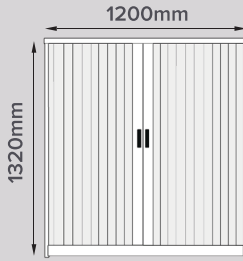

commercialimages
evolving workspaces

STEELCO
TAMBOUR DOOR CABINET

TWO SHELF LEVELS

THREE SHELF LEVELS

FIVE SHELF LEVELS

PRODUCT INFORMATION

FEATURES

- Retractable doors that do not take up walkway or aisle space
- Complete with adjustable interior levelling feet
- Fitted with barrel exchange locks
- Large range of accessories available to enhance your storage experience
- 40kg shelf capacity uniformly distributed load (UDL)
- Tambour door slats are constructed out of PVC

STOCK COLOURS

CODE	DESCRIPTION	DIMENSIONS (mm)
OTD1015/900CI	Steelco Tambour Door Cabinet - 2 Shelves	1015H x 900W x 463D
OTD1015/1200CI	Steelco Tambour Door Cabinet - 2 Shelves	1015H x 1200W x 463D
OTD1200/900CI	Steelco Tambour Door Cabinet - 3 Shelves	1200H x 900W x 463D
OTD1200/1200C	Steelco Tambour Door Cabinet - 3 Shelves	1200H x 1200W x 463D
OTD1320/900CI	Steelco Tambour Door Cabinet - 3 Shelves	1320H x 900W x 463D
OTD1320/1200C	Steelco Tambour Door Cabinet - 3 Shelves	1320H x 1200W x 463D
OTD2000/900CI	Steelco Tambour Door Cabinet - 5 Shelves	2000H x 900W x 463D
OTD2000/1200CI	Steelco Tambour Door Cabinet - 5 Shelves	2000H x 1200W x 463D