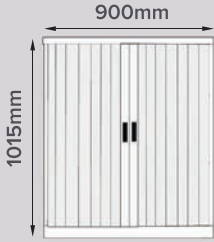

commercialimages
evolving workspaces

STEELCO
TAMBOUR DOOR CABINET

TWO SHELF LEVELS

THREE SHELF LEVELS

FIVE SHELF LEVELS

PRODUCT INFORMATION

FEATURES

- Retractable doors that do not take up walkway or aisle space
- Complete with adjustable interior levelling feet
- Fitted with barrel exchange locks
- Large range of accessories available to enhance your storage experience
- 40kg shelf capacity uniformly distributed load (UDL)
- Tambour door slats are constructed out of PVC

STOCK COLOURS

CODE	DESCRIPTION	DIMENSIONS (mm)
OTD1015/900CI	Steelco Tambour Door Cabinet - 2 Shelves	1015H x 900W x 463D
OTD1015/1200CI	Steelco Tambour Door Cabinet - 2 Shelves	1015H x 1200W x 463D
OTD1200/900CI	Steelco Tambour Door Cabinet - 3 Shelves	1200H x 900W x 463D
OTD1200/1200C	Steelco Tambour Door Cabinet - 3 Shelves	1200H x 1200W x 463D
OTD1320/900CI	Steelco Tambour Door Cabinet - 3 Shelves	1320H x 900W x 463D
OTD1320/1200C	Steelco Tambour Door Cabinet - 3 Shelves	1320H x 1200W x 463D
OTD2000/900CI	Steelco Tambour Door Cabinet - 5 Shelves	2000H x 900W x 463D
OTD2000/1200CI	Steelco Tambour Door Cabinet - 5 Shelves	2000H x 1200W x 463D