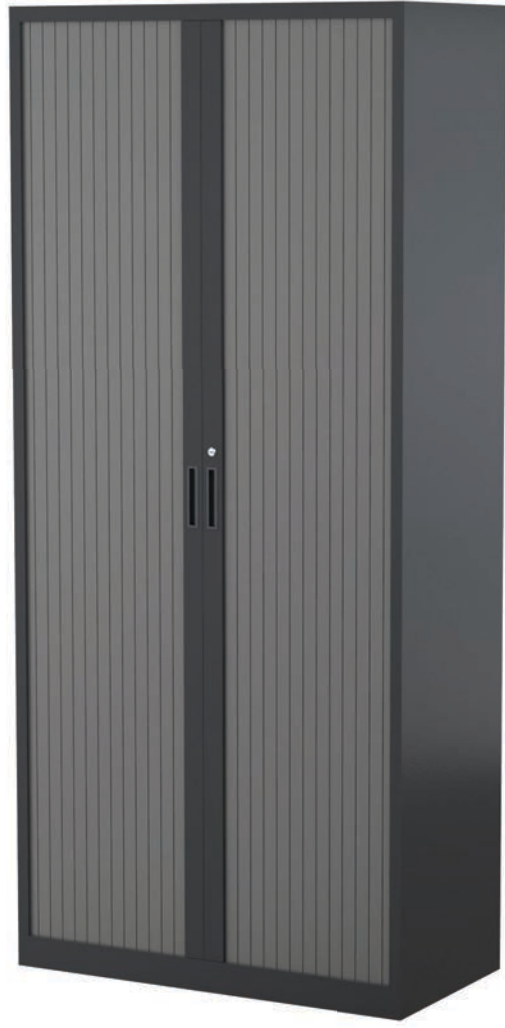

commercialimages
evolving workspaces

STEELCO
TAMBOUR DOOR CABINET

TWO SHELF LEVELS

THREE SHELF LEVELS

FIVE SHELF LEVELS

PRODUCT INFORMATION

FEATURES

- Retractable doors that do not take up walkway or aisle space
- Complete with adjustable interior levelling feet
- Fitted with barrel exchange locks
- Large range of accessories available to enhance your storage experience
- 40kg shelf capacity uniformly distributed load (UDL)
- Tambour door slats are constructed out of PVC

STOCK COLOURS

CODE	DESCRIPTION	DIMENSIONS (mm)
OTD1015/900CI	Steelco Tambour Door Cabinet - 2 Shelves	1015H x 900W x 463D
OTD1015/1200CI	Steelco Tambour Door Cabinet - 2 Shelves	1015H x 1200W x 463D
OTD1200/900CI	Steelco Tambour Door Cabinet - 3 Shelves	1200H x 900W x 463D
OTD1200/1200C	Steelco Tambour Door Cabinet - 3 Shelves	1200H x 1200W x 463D
OTD1320/900CI	Steelco Tambour Door Cabinet - 3 Shelves	1320H x 900W x 463D
OTD1320/1200C	Steelco Tambour Door Cabinet - 3 Shelves	1320H x 1200W x 463D
OTD2000/900CI	Steelco Tambour Door Cabinet - 5 Shelves	2000H x 900W x 463D
OTD2000/1200CI	Steelco Tambour Door Cabinet - 5 Shelves	2000H x 1200W x 463D