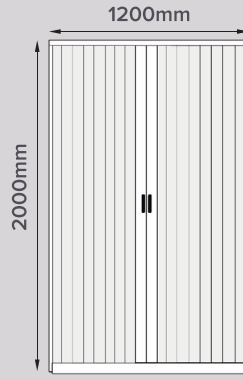

commercialimages
evolving workspaces

STEELCO
TAMBOUR DOOR CABINET

TWO SHELF LEVELS

THREE SHELF LEVELS

FIVE SHELF LEVELS

PRODUCT INFORMATION

FEATURES

- Retractable doors that do not take up walkway or aisle space
- Complete with adjustable interior levelling feet
- Fitted with barrel exchange locks
- Large range of accessories available to enhance your storage experience
- 40kg shelf capacity uniformly distributed load (UDL)
- Tambour door slats are constructed out of PVC

STOCK COLOURS

CODE	DESCRIPTION	DIMENSIONS (mm)
OTD1015/900CI	Steelco Tambour Door Cabinet - 2 Shelves	1015H x 900W x 463D
OTD1015/1200CI	Steelco Tambour Door Cabinet - 2 Shelves	1015H x 1200W x 463D
OTD1200/900CI	Steelco Tambour Door Cabinet - 3 Shelves	1200H x 900W x 463D
OTD1200/1200C	Steelco Tambour Door Cabinet - 3 Shelves	1200H x 1200W x 463D
OTD1320/900CI	Steelco Tambour Door Cabinet - 3 Shelves	1320H x 900W x 463D
OTD1320/1200C	Steelco Tambour Door Cabinet - 3 Shelves	1320H x 1200W x 463D
OTD2000/900CI	Steelco Tambour Door Cabinet - 5 Shelves	2000H x 900W x 463D
OTD2000/1200CI	Steelco Tambour Door Cabinet - 5 Shelves	2000H x 1200W x 463D