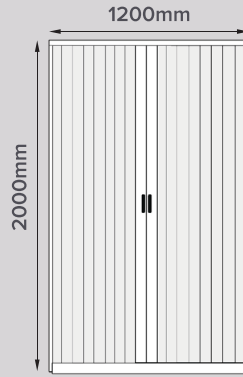

commercialimages
evolving workspaces

STEELCO
TAMBOUR DOOR CABINET

TWO SHELF LEVELS

THREE SHELF LEVELS

FIVE SHELF LEVELS

PRODUCT INFORMATION

FEATURES

- Retractable doors that do not take up walkway or aisle space
- Complete with adjustable interior levelling feet
- Fitted with barrel exchange locks
- Large range of accessories available to enhance your storage experience
- 40kg shelf capacity uniformly distributed load (UDL)
- Tambour door slats are constructed out of PVC

STOCK COLOURS

CODE	DESCRIPTION	DIMENSIONS (mm)
OTD1015/900CI	Steelco Tambour Door Cabinet - 2 Shelves	1015H x 900W x 463D
OTD1015/1200CI	Steelco Tambour Door Cabinet - 2 Shelves	1015H x 1200W x 463D
OTD1200/900CI	Steelco Tambour Door Cabinet - 3 Shelves	1200H x 900W x 463D
OTD1200/1200C	Steelco Tambour Door Cabinet - 3 Shelves	1200H x 1200W x 463D
OTD1320/900CI	Steelco Tambour Door Cabinet - 3 Shelves	1320H x 900W x 463D
OTD1320/1200C	Steelco Tambour Door Cabinet - 3 Shelves	1320H x 1200W x 463D
OTD2000/900CI	Steelco Tambour Door Cabinet - 5 Shelves	2000H x 900W x 463D
OTD2000/1200CI	Steelco Tambour Door Cabinet - 5 Shelves	2000H x 1200W x 463D